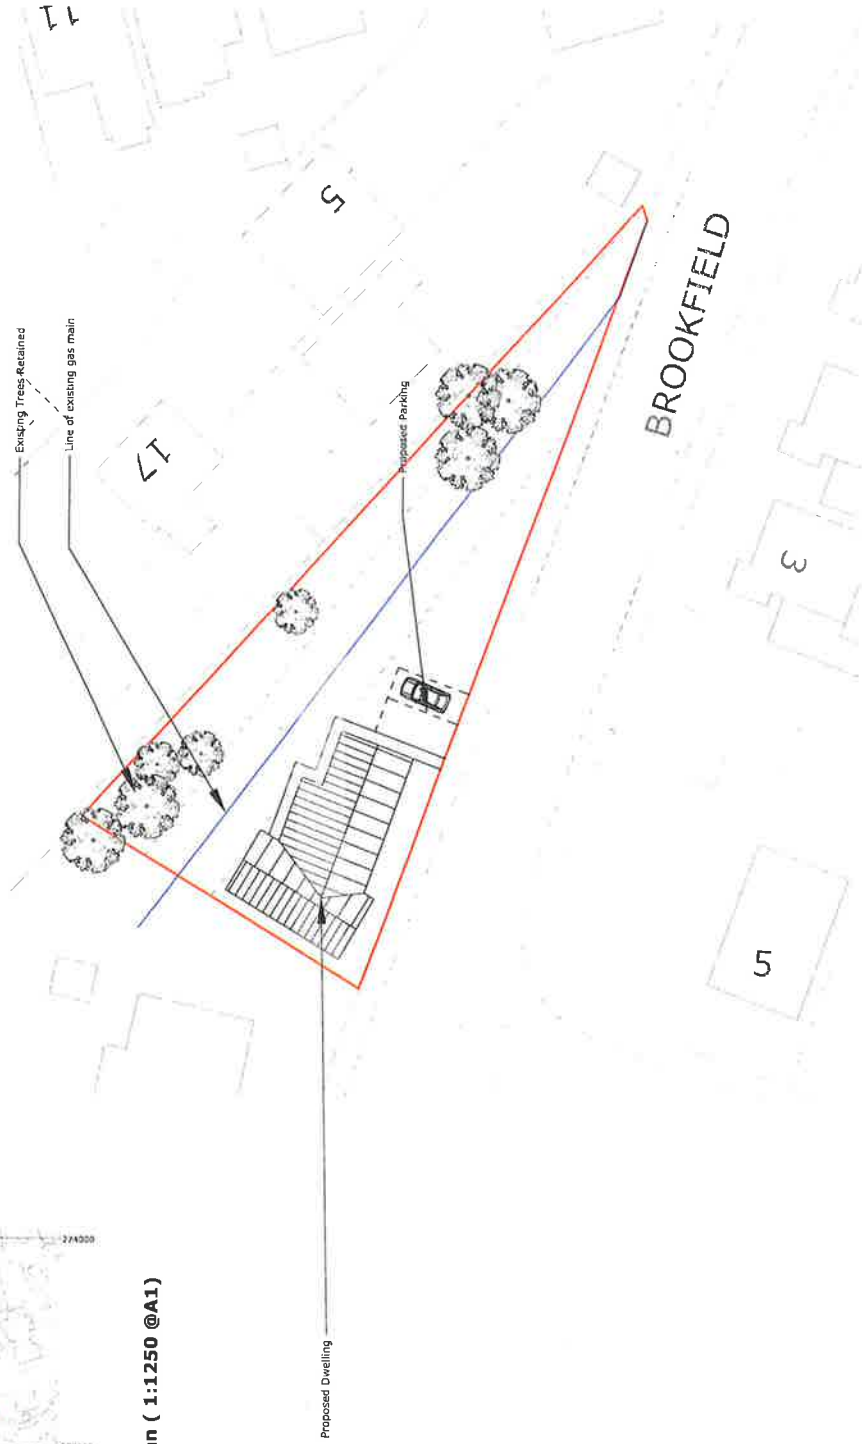

**Location Plan ( 1:1250 @A1)**

**Block Plan ( 1:200 @A1)**

Notes:

STATUS: Planning Application

View Logos  
 Contact Us  
 Tel: 01432 866666  
 www.cadtechdesign.co.uk

PROJECT:	Proposed Dwelling
DESIGNER:	Adrian Williams

SITE:	Brookfield, Neath
TITLE:	Block & Location Plans
SCALE:	A1
DATE:	JUNE 21
DRAWN:	AC
CREATED:	AC
PROJECT NO:	
DRAWING NO:	FP/02
REVISION:	